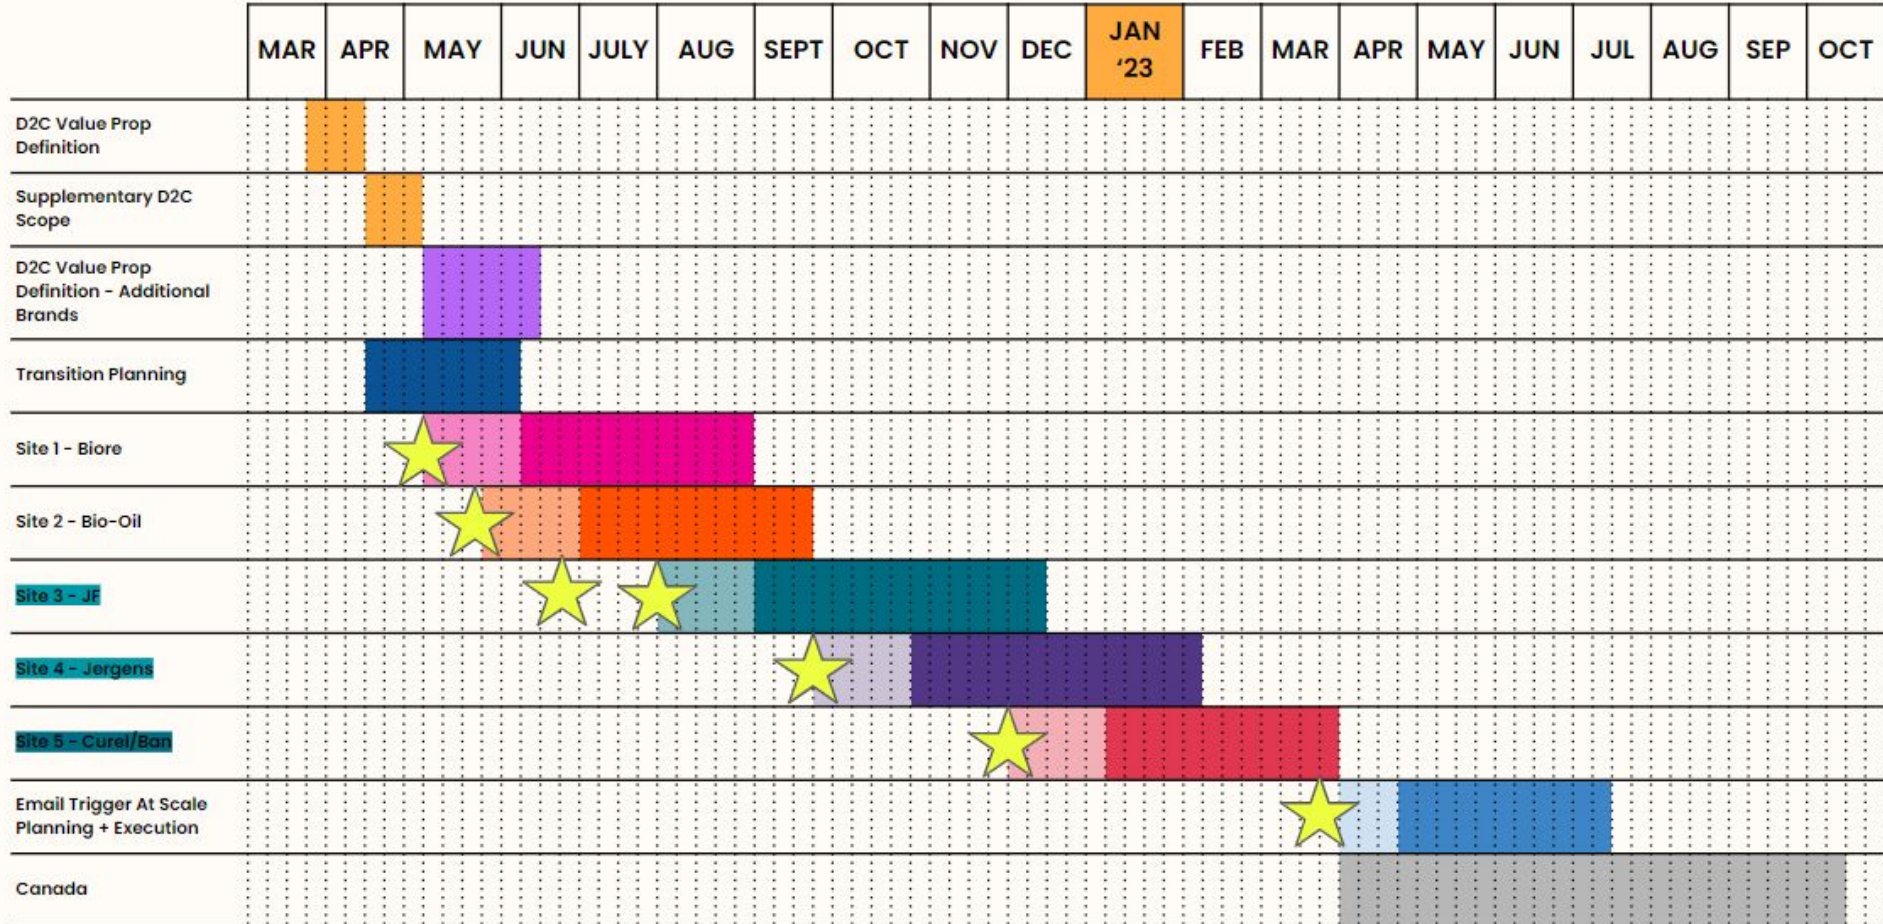

This is our latest brand roll out timing. Looking more like Sept for the 1st brand, Bioré. Thanks!

★ Indicates intensive brand feedback windows to wireframes, UX, etc.

for KAO

[CONFIDENTIAL]