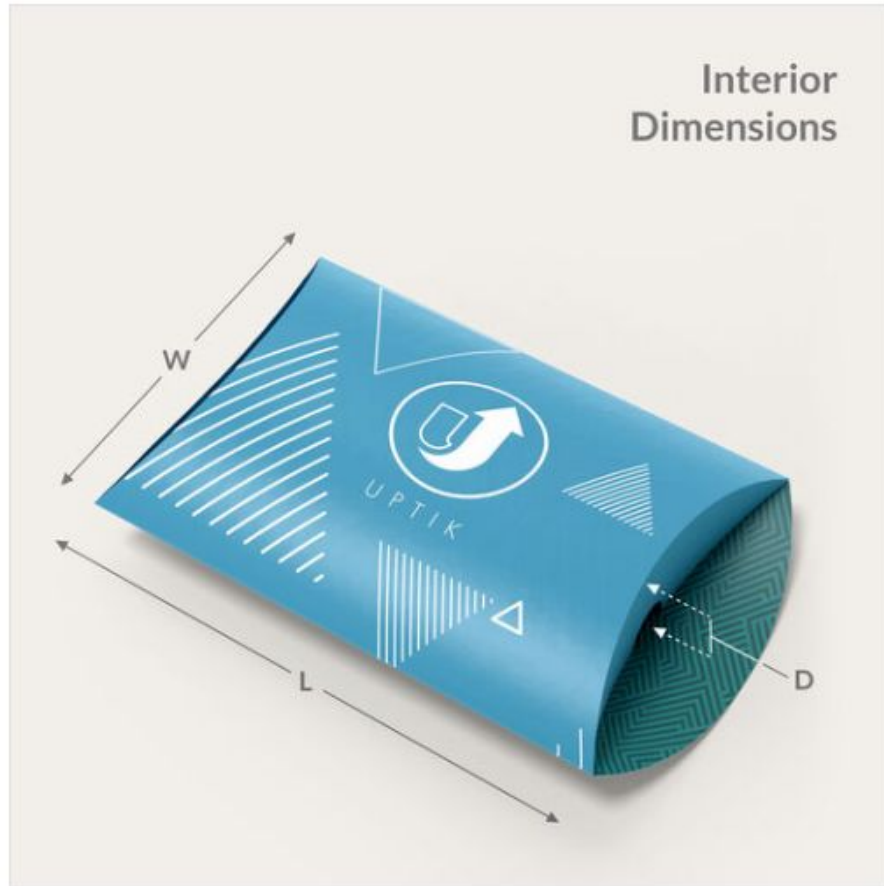

Samples ordered from Uprinting.

↓ CUSTOMIZE & CHECK PRICES

CUSTOM SIZES | STANDARD SIZES

Enter Interior Dimensions

Length (in) 8	Width (in) 4	Depth (in) 2

Box Style
Pillow

Paper
14pt Cardstock

Coating
Glossy Aqueous Coating

Printed Sides
Outside Only - Full Color

Quantity
1 Sample

Custom quantities

Subtotal: $21.18

Production Time: Express (1-2 Business Days)

for KAO

[CONFIDENTIAL]