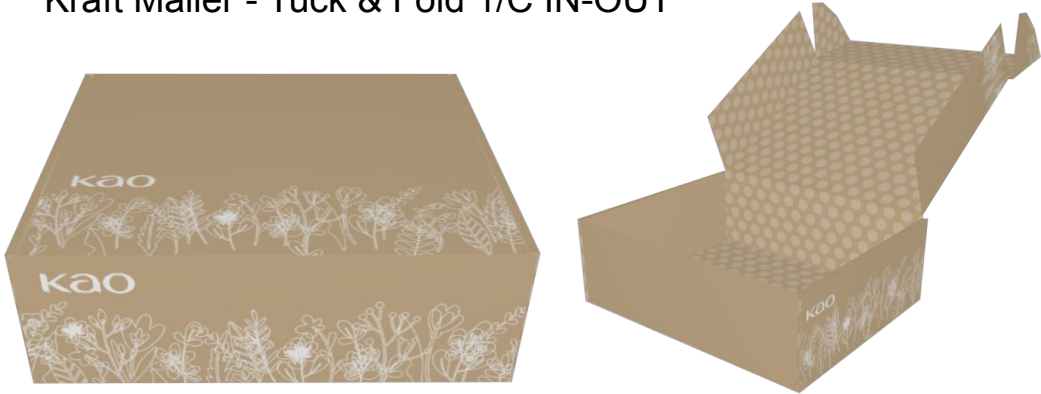

for KAO

[CONFIDENTIAL]

Brand	Segmentation / Collection	Product Name	Size	UPC	D2C Price	Product Dimensions (DxWxH)	Case Dimensions	Case Count	Notes
Curel US		Daily Healing Original	1 oz	0-19045-02401-8		1.13 x 1.75 x 3.95		30	
Curel US		Ultra Healing Lotion	1oz	0-19045-28505-1		1.13 x 1.75 x 3.95		30	

Mailer - Tuck & Fold 4/C IN-OUT
White Corrugated

Ship 4/C IN-OUT
White Corrugated

Kraft Mailer - Tuck & Fold 1/C IN-OUT

Kraft Ship 1/C IN-OUT

for **KAO** In-out = printing inside and outside

[CONFIDENTIAL]