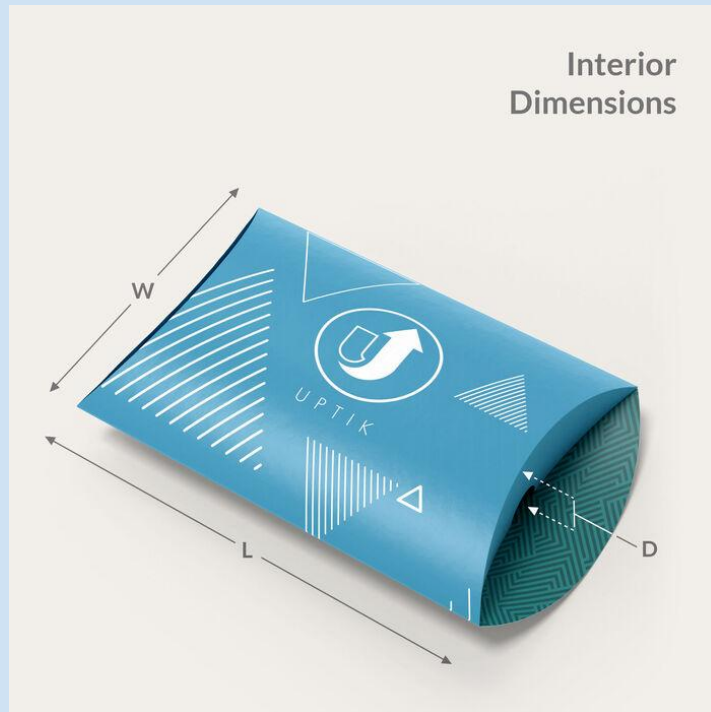

CPG.IO | PILLOW BOX

Extra Small Mailer (1-2 products / pouch)

EXAMPLE A: 8x4x2 PILLOW BOX

8" x 4" x 2"