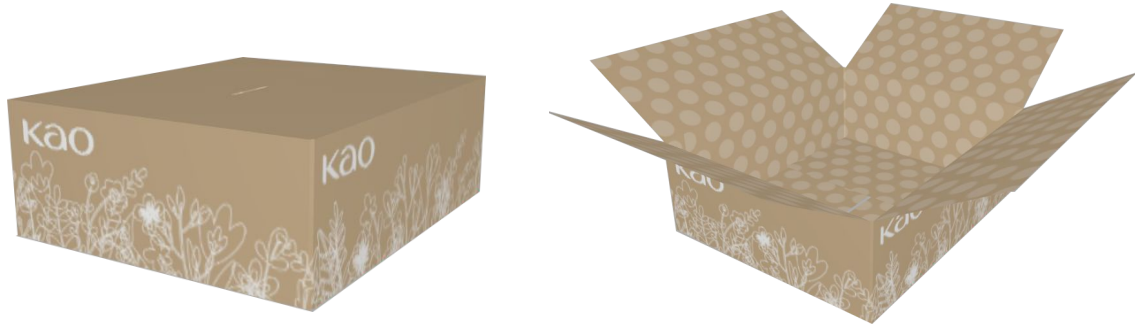

for KAO

[CONFIDENTIAL]

Brand	Segmentation / Collection	Product Name	Size	UPC	D2C Price	Product Dimensions (DxWxH)	Case Dimensions	Case Count	Notes
Curel US		Daily Healing Original	1 oz	0-19045-02401-8		1.13 x 1.75 x 3.95		30	
Curel US		Ultra Healing Lotion	1oz	0-19045-28505-1		1.13 x 1.75 x 3.95		30	

Mailer - Tuck & Fold 4/C IN-OUT
White Corrugated

Ship 4/C IN-OUT
White Corrugated

Kraft Mailer - Tuck & Fold 1/C IN-OUT

Kraft Ship 1/C IN-OUT

for **KAO** In-out = printing inside and outside

[CONFIDENTIAL]

➔ In general, depending on the printer, tuck and fold boxes are a little more expensive. Plain Kraft boxes are usually cheaper but limited design work. Some box printers are using digital printing and therefore only offer 4C printing so the price will not differ. So, even if you only want 1-2C printing, the price is all the same.