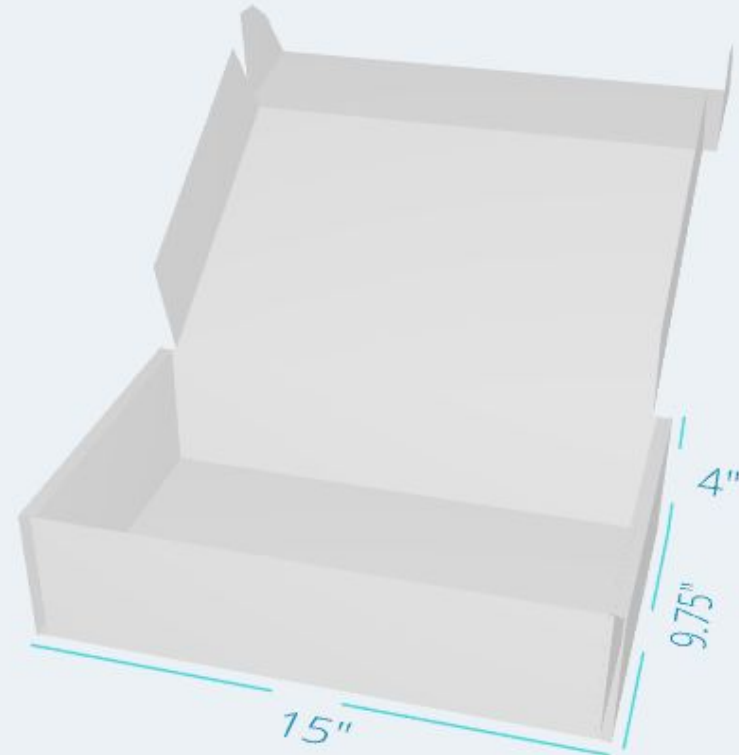

Large Tuck Fold Box

Enter Interior Dimensions

Length (in) 15	Width (in) 9.75	Depth (in) 4

Samples ordered from Packola.

1 x Corrugated Packaging (15" x 9.75" x 4")

Project Name
KAO LARGE MAILER BOX

Quantity	1
Box Style	Roll End Tuck Front (with dust flaps)
Length	15"
Width	9.75"
Depth	4"
Corrugated Material	Standard White Corrugated Cardboard
Material Thickness	B-Flute (1/8")
Printed Sides	Outside Only
Production Time	Express (3-5 Business Days)
Proofing	Proof Waived

Mailer Boxes – Custom Printed Mailers

High quality printing on durable Corrugated Cardboard.

$31.05

for **KAO**

[CONFIDENTIAL]