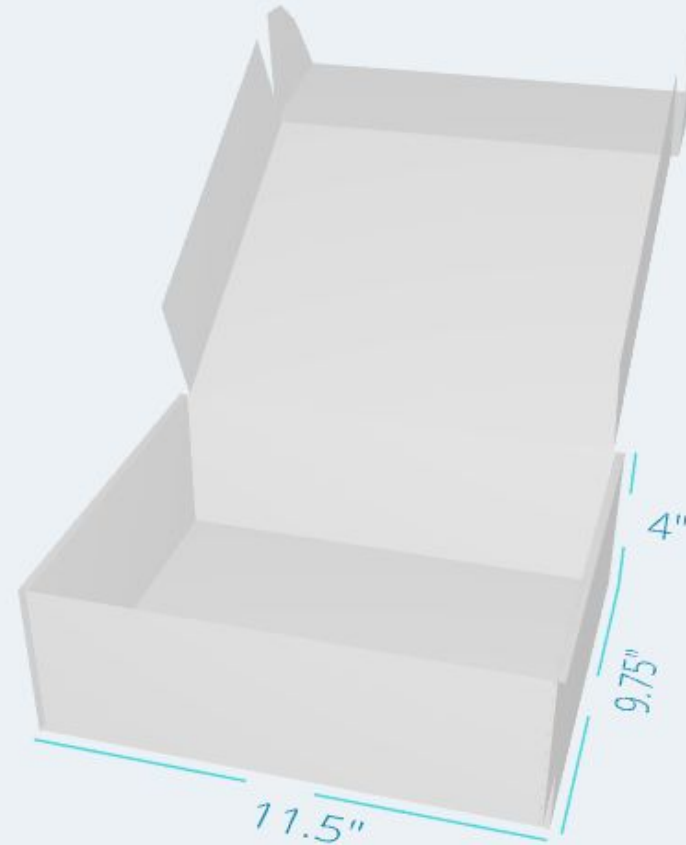

Samples ordered from Packola.

1 x Corrugated Packaging (11.5" x 9.75" x 4")

Project Name
KAO MEDIUM MAILER BOX

Quantity	1
Box Style	Roll End Tuck Front (with dust flaps)
Length	11.5"
Width	9.75"
Depth	4"
Corrugated Material	Standard White Corrugated Cardboard
Material Thickness	E-Flute (1/16")
Printed Sides	Outside Only
Production Time	Express (3-5 Business Days)
Proofing	Proof Waived

for **KAO**

Mailer Boxes - Custom Printed Mailers

High quality printing on durable Corrugated Cardboard.

\$31.05

[CONFIDENTIAL]

Large Tuck Fold Box

Enter Interior Dimensions

Length (in) 15	Width (in) 9.75	Depth (in) 4
-------------------	--------------------	-----------------