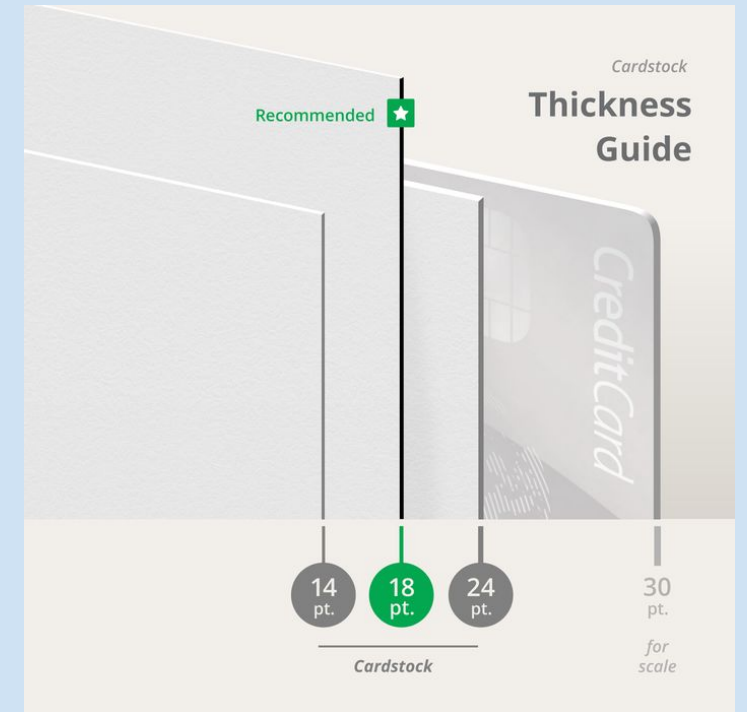

for **KAO**

[CONFIDENTIAL]