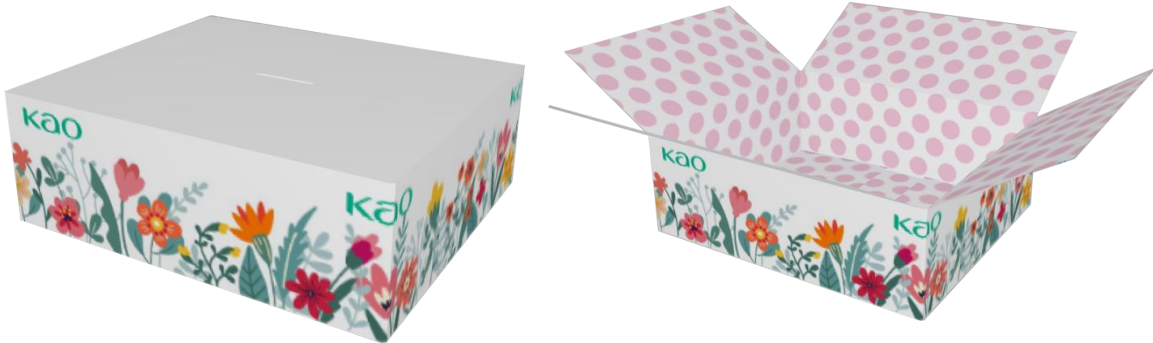

for KAO

[CONFIDENTIAL]

Brand	Segmentation / Collection	Product Name	Size	UPC	D2C Price	Product Dimensions (DxWxH)	Case Dimensions	Case Count	Notes
Curel US		Daily Healing Original	1 oz	0-19045-02401-8		1.13 x 1.75 x 3.95		30	
Curel US		Ultra Healing Lotion	1oz	0-19045-28505-1		1.13 x 1.75 x 3.95		30	

Mailer - Tuck & Fold 4/C IN-OUT
White Corrugated

Ship 4/C IN-OUT
White Corrugated

Kraft Mailer - Tuck & Fold 1/C IN-OUT

Kraft Ship 1/C IN-OUT

for **KAO** In-out = printing inside and outside

[CONFIDENTIAL]