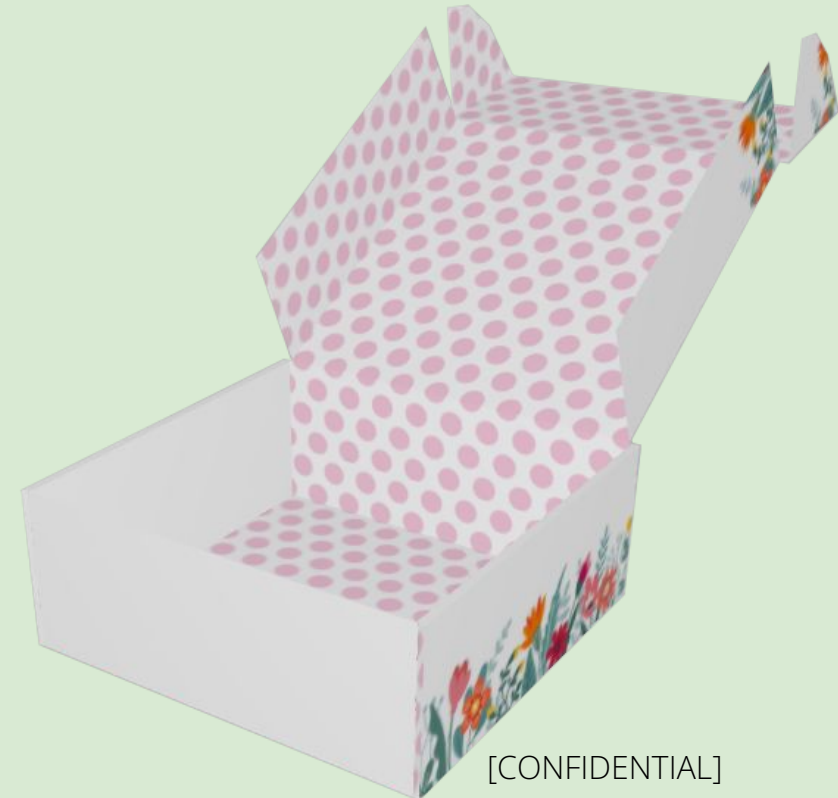

for **KAO**

[CONFIDENTIAL]

Brand	Segmentation / Collection	Product Name	Size	UPC	D2C Price	Product Dimensions (DxWxH)	Case Dimensions	Case Count	Notes
Bio-Oil	Original	Original Skincare Oil	0.85oz	8-91038-00122-6	TBD	1.46 x 1.54 x 3.23	9.72 x 6.3 x 3.86	24 (8/3)	 
Bio-Oil	Original	Original Skincare Oil	2.0oz	8-91038-00100-4	TBD	1.73 x 1.81 x 4.29	11.38 x 7.4 x 4.92	24 (8/3)	
Bio-Oil	Original	Original Skincare Oil	4.2oz	8-91038-00101-1	TBD	1.73 x 1.81 x 5.87	11.38 x 7.4 x 6.5	24 (8/3)	
Bio-Oil	Original	Original Skincare Oil	6.7oz	8-91038-00102-8	TBD	1.93 x 2.01 x 6.89	12.56 x 8.19 x 7.52	24 (8/3)	 
Bio-Oil	Dry Skin	Dry Skin Gel	1.7oz	8-91038-00125-7	TBD	2.03 x 2.11 x 2.52	12.64 x 4.65 x 5.63	24 (6/4)	<p><i>for</i> KAO</p>  <p>[CONFIDENTIAL]</p>

IMPORTANT: All 3 vendors are digital, CMYK printing, so any amount of color is same price.

for **KAO**

[CONFIDENTIAL]

Note: Eco-friendly.

CPG.IO | SMALL WHITE BOX

Small Box (2-3 products / box)
EXAMPLE B: Small Ship Box
 9.75x9.75x4"

Products are boxed.

for **KAO**

Kraft Crinkle: 50¢ ea.

CPG.IO | SMALL WHITE BOX

Small Box (2-3 products / box)
EXAMPLE C: Small Mailer Box
9.75x9.75x4"

for **KAO**

Products are boxed.

[CONFIDENTIAL]

CPG.IO | SMALL WHITE BOX

Small Box (2-3 products / box)
EXAMPLE D: Small Shipping Box
10x8x4"

Products are boxed.

for **KAO**

[CONFIDENTIAL]

Uprinting 4C IN-OUT

Box Size	2500	5000	7500	10,000
Ship 9.75x9.75x4"	\$10,500 (\$4.20 ea.)	\$18,450 (\$3.69 ea.)	\$26,400 (\$3.52 ea.)	\$34,300 (\$3.43 ea.)
Mailer 9.75x9.75x4"	\$13,600 (\$5.44 ea.)	\$23,850 (\$4.77 ea.)	\$34,125 (\$4.55 ea.)	\$44,400 (\$4.44 ea.)