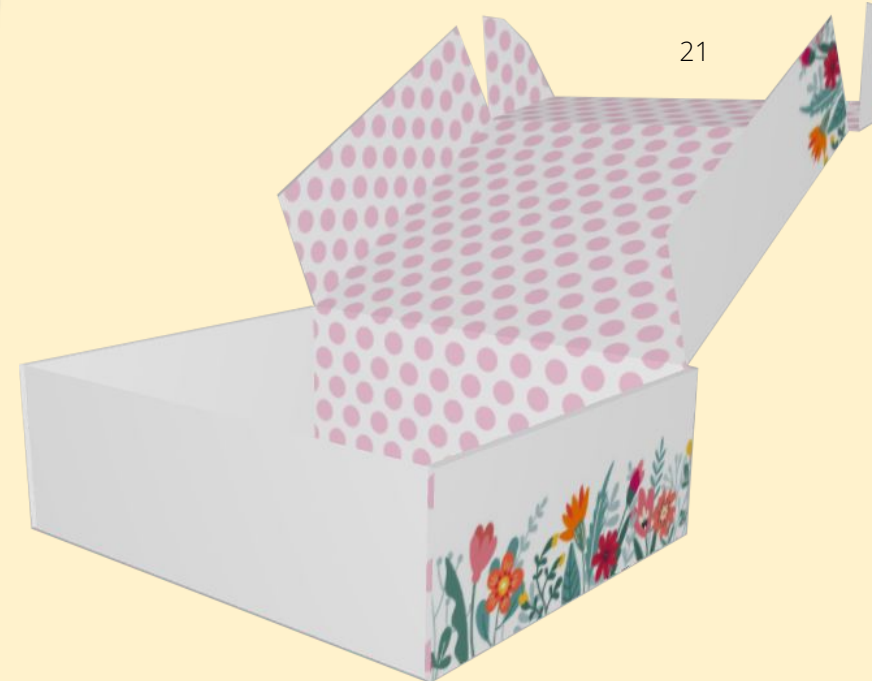

[CONFIDENTIAL]